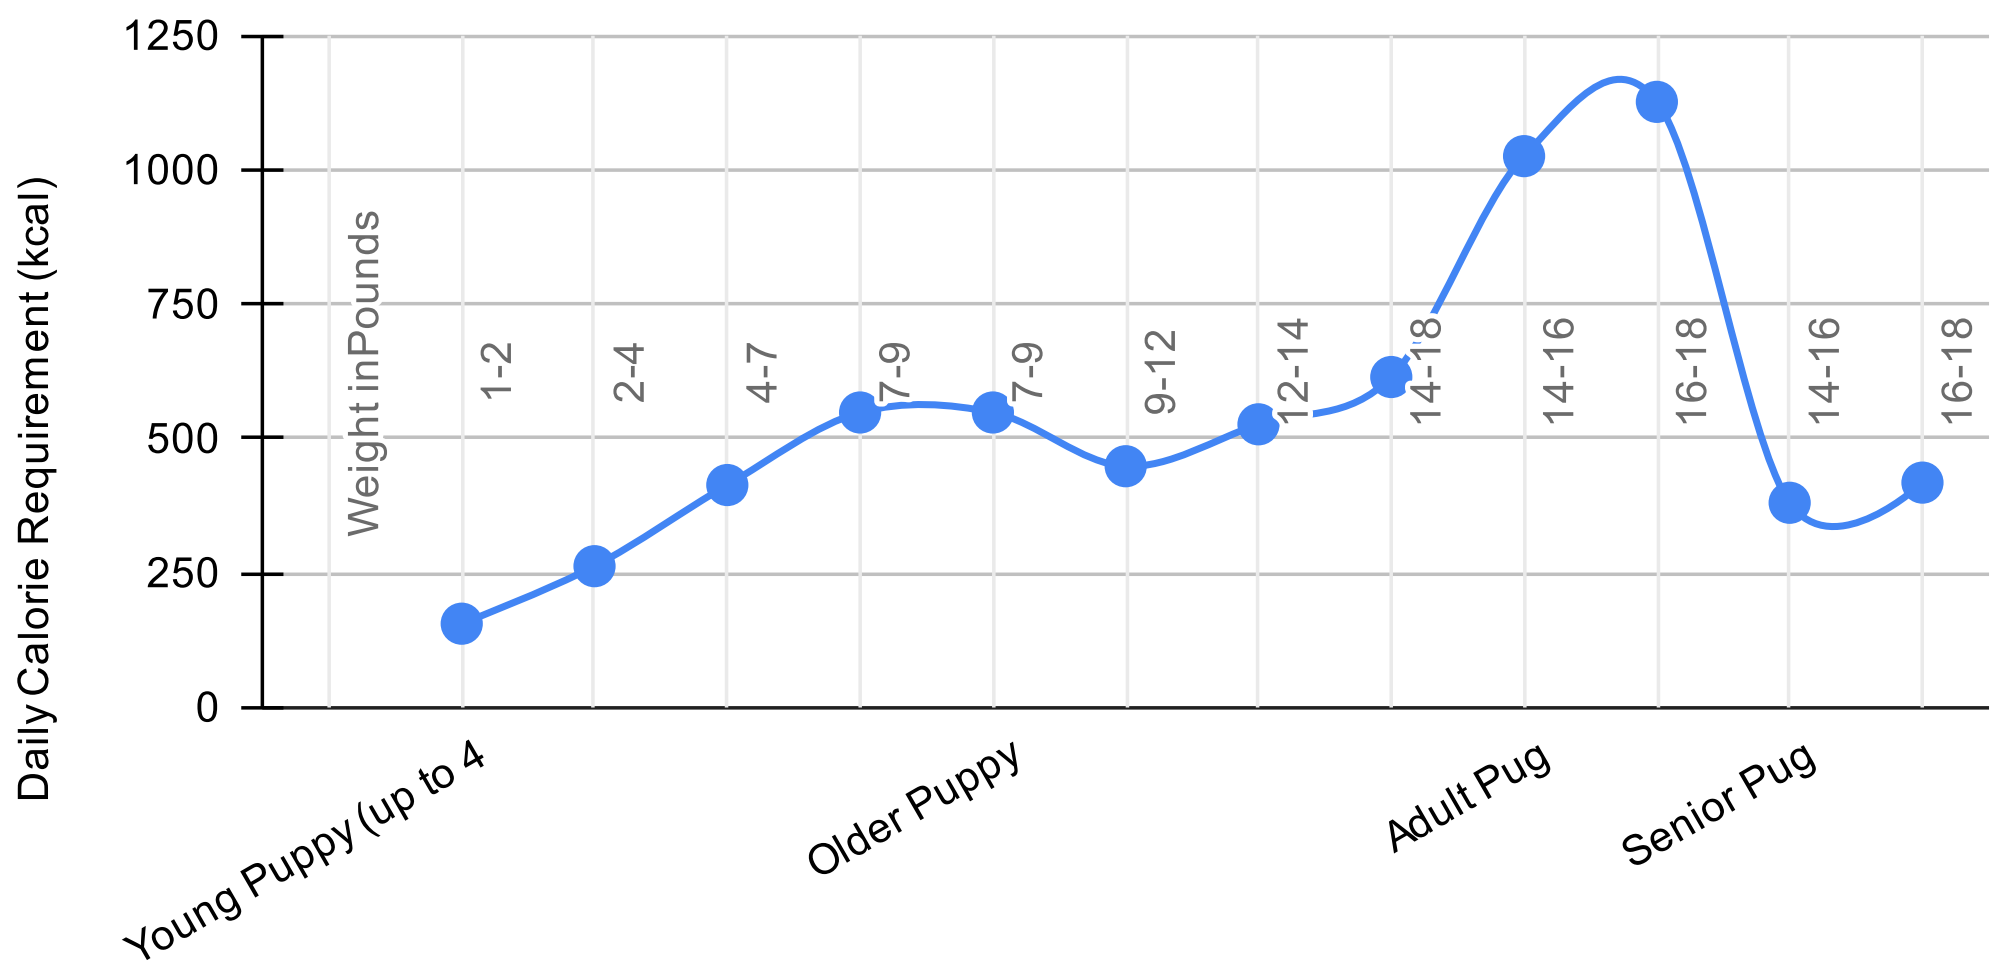

# Pug Puppy Feeding Chart

Parents of Pug puppies should ensure they feed their pup the correct amount of food, which includes all the essential nutrients.

Life Stage	Weight in Pounds	Dry Food Daily / Weekly (cups)	Wet Food Daily / Weekly (cans)	Daily Calorie Requirement (kcal)
Young Puppy (up to 4 months)	1-2	0.4 Daily ≈3 Weekly	0.38 Daily ≈2.7 Weekly	156
	2-4	0.68 Daily ≈5 Weekly	0.64 Daily ≈4.5 Weekly	263
	4-7	1.07 Daily ≈7.5 Weekly	1 Daily ≈7 Weekly	414
	7-9	1.41 Daily ≈10 Weekly	1.33 Daily ≈9.5 Weekly	549
Older Puppy	7-9	1.41 Daily ≈10 Weekly	1.33 Daily ≈9.5 Weekly	549
	9-12	1.15 Daily ≈8 Weekly	1.09 Daily ≈7.6 Weekly	449
	12-14	1.35 Daily ≈9.5 Weekly	1.28 Daily ≈9 Weekly	527
	14-18	1.58 Daily ≈11 Weekly	1.49 Daily ≈10.5 Weekly	615

# Adult Pug Feeding Chart

Adult pugs typically eat twice a day and the amount of food should be adjusted depending on the weight, lifestyle, and activity level of the dog.

Weight (in pounds)	Activity Level	Dry Food (in Cups)	Wet Food (in Cans)	Calorie Requirement (kcal)
14-16	Low	1.51 Daily ≈10.5 Weekly	1.42 Daily ≈10 Weekly	586
	High	3.77 Daily ≈26.5 Weekly	3.55 Daily ≈25 Weekly	1466
16-18	Low	1.66 Daily ≈11.6 Weekly	1.56 Daily ≈11 Weekly	644
	High	4.14 Daily ≈29 Weekly	3.9 Daily ≈27 Weekly	1610

# Senior Pug Feeding Chart

When caring for a senior Pug, it is important to feed them according to their age, weight, and health.

Weight (in pounds)	Activity Level	Dry Food (in Cups)	Wet Dood (in Cans)	Calorie Requirement (kcal)
14-16	Inactive / Low-Activity	0.9 DAILY 6.3 WEEKLY	0.85 6	352
	Active	1.06 7.5 WEEKLY	0.99 7	410
16-18	Inactive / Low-Activity	1 DAILY 7 WEEKLY	0.94 6.5	386
	Active	1.16 DAILY 8 WEEKLY	1.09 7.63	451

# Calorie Requirement of Pugs

When caring for a senior Pug, it is important to feed them according to their age, weight, and health.

Pug Feeding Chart —Calorie Requirement by Age

● Average Daily Nutritional Requirement (kcal)